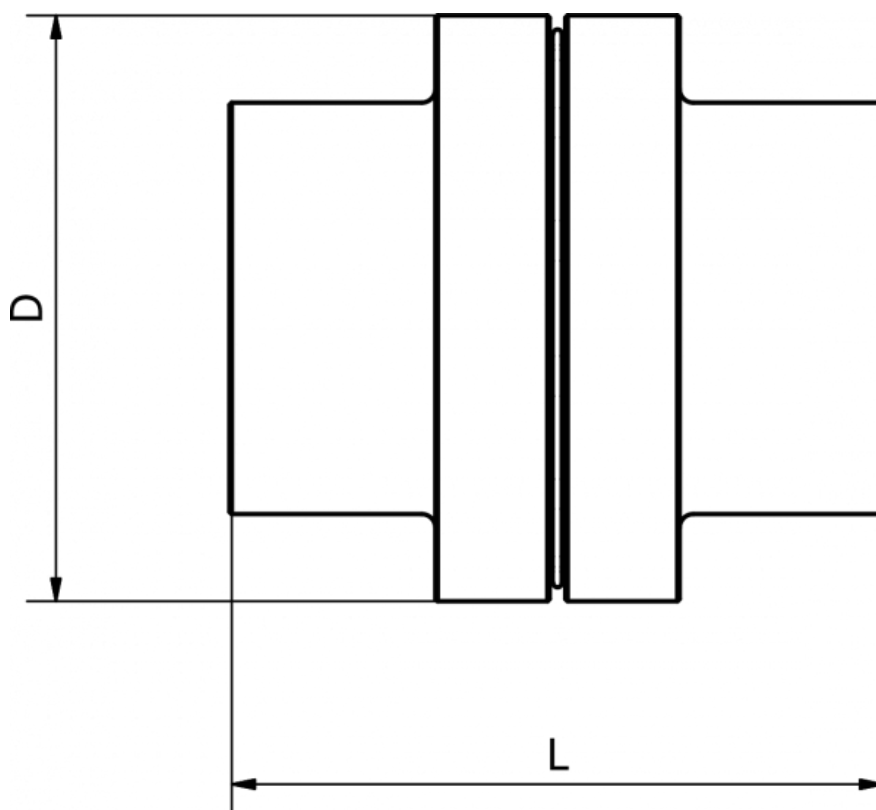

Article number: 3341330GE

Description: Vulkan Flexomax Complete coupling GE 330
Cast iron GG, bore $\varnothing 56$

Measures

D	= 330
L	= 328
Max bore (mm)	= 170
Max radial misalignment	= 0.8
Max speed (rpm)	= 2000
Nominal torque (Nm)	= 11700
Size	= 330
Weight (kg) - complete coupling	= 121